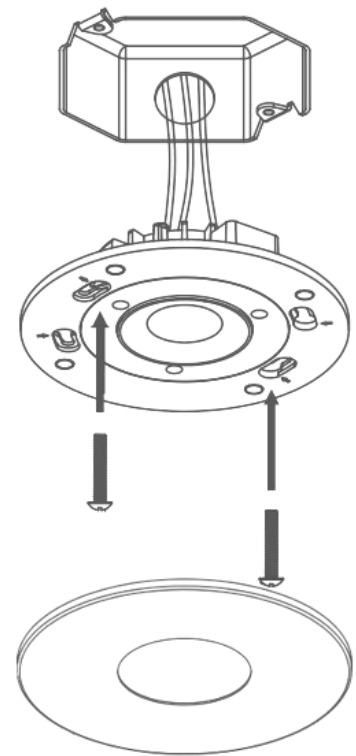

5CCT 4" Slim LED Downlight

| | |
|------------------------|-------------------------------------|
| Model No: | #1201 - DPM-4-5CCT |
| Wattage: | 9W |
| Colour Temperature: | 27K / 30K / 35K / 40K / 50K |
| Voltage: | 120VAC |
| Light Output: | 650 lm |
| Rated Life: | 35,000 Hrs. |
| Base Type: | Hardwire (E26 Optional) |
| Dimmable: | Yes |
| Trim Colour Included: | White |
| Trim Mounting: | Magnetic - Interchangeable |
| Housing Material: | Aluminum |
| Certifications: | CETLus, Type IC Rated w/ JBox |
| CRI: | 80 |
| Energy Efficiency: | 77.7 lm/W |
| Beam Angle: | 38° |
| Dimensions (DxH): | 4-7/8 x 1-1/8 inches 125 x 28 mm |
| Environmental Rating: | Wet Location |
| Mounting: | 4" Octagon J-Box |
| Operating Temperature: | -20°C to +40°C |
| Carton Quantity: | 24 pieces per Carton |
| Warranty: | 5 Years |

Optional Accessories:

| | |
|-----------------------|---------------------|
| #1202 - DPM-4 BK-TRIM | Black Trim |
| #1203 - DPM-4 BN-TRIM | Brushed Nickel Trim |