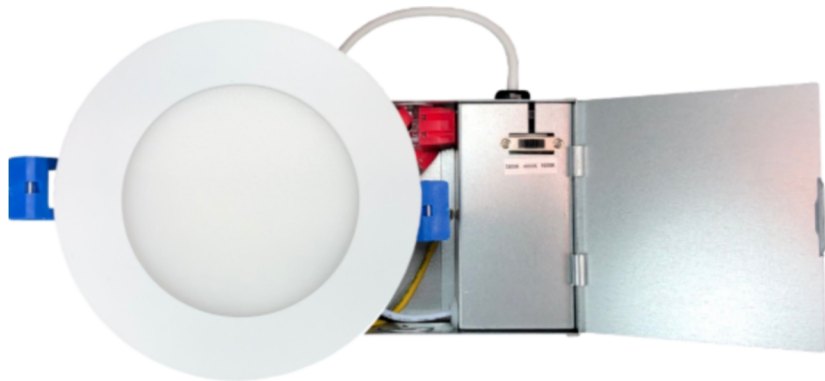

5CCT 4" LED Downlight

Model No:	#1100 - LED DP4-5CCT
Wattage:	9W
Trim Colour:	White
Colour Temperature:	5CCT - 2700K / 3000K / 3500K / 4000K / 5000K
Voltage:	120VAC
Light Output:	650 lm
Rated Life:	50,000 Hrs.
Base Type:	Hardwire
Dimmable:	Yes - Down to 10%
Certification:	cETLus
CRI:	> 80
Beam Angle:	110°
Energy Efficiency:	72 lm/W
Environmental Rating:	Wet Location, Type IC Rated, Airtight
Operating Temperature:	-20°C to 45°C
Panel Light Dimensions:	4-7/8" (124 mm) W x 15/16" (24 mm) H
Driver Dimensions:	4-5/8" L x 3-9/16" W x 1-2/8" H 92 mm L x 91 mm W x 33 mm H
Hole Saw Cut-Out:	4-¼ inches
Carton Quantity:	24 pieces per Carton
Warranty:	3 Years