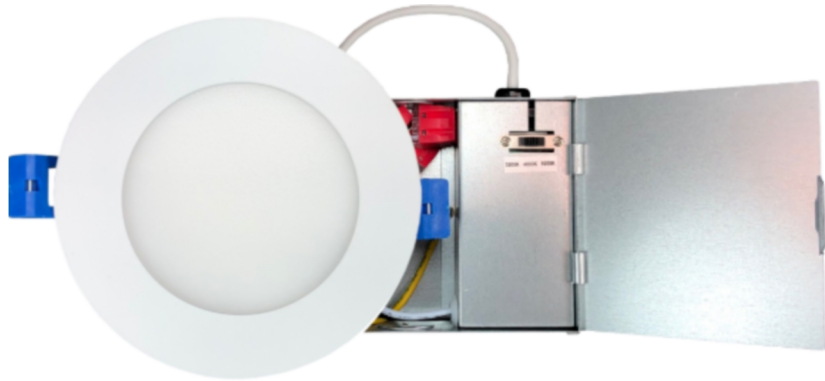

## 5CCT 4" LED Downlight

<b>Model No:</b>	<b>#1100 - LED DP4-5CCT</b>
<b>Wattage:</b>	9W
<b>Trim Colour:</b>	White
<b>Colour Temperature:</b>	5CCT - 2700K / 3000K / 3500K / 4000K / 5000K
<b>Voltage:</b>	120VAC
<b>Light Output:</b>	650 lm
<b>Rated Life:</b>	35,000 Hrs.
<b>Base Type:</b>	Hardwire
<b>Dimmable:</b>	Yes - Down to 10%
<b>Certification:</b>	cETLus
<b>CRI:</b>	> 80
<b>Beam Angle:</b>	110°
<b>Energy Efficiency:</b>	72 lm/W
<b>Environmental Rating:</b>	Wet Location, Type IC Rated, Airtight
<b>Operating Temperature:</b>	-20°C to 45°C
<b>Panel Light Dimensions:</b>	4-7/8" (124 mm) W x 15/16" (24 mm) H
<b>Driver Dimensions:</b>	4-5/8" L x 3-9/16" W x 1-2/8" H 92 mm L x 91 mm W x 33 mm H
<b>Hole Saw Cut-Out:</b>	4-¼ inches
<b>Carton Quantity:</b>	24 pieces per Carton
<b>Warranty:</b>	3 Years