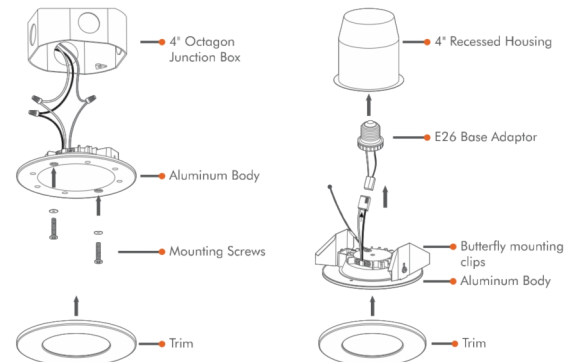

5CCT 4" Slim LED Downlight

Model No:	#1081 - DPS-4-5CCT
Colour Temperature:	27K / 30K / 35K / 40K / 50K
Wattage (W):	8.74 / 8.8 / 8.92 / 8.9 / 8.78
Light Output (lm):	673 / 711 / 748 / 759 / 726
Voltage:	120VAC
Rated Life:	50,000 Hrs.
Base Type:	Hardwire (E26 Optional)
Dimmable:	Yes
Trim Colour Included:	White
Trim Mounting:	Magnetic - Interchangeable
Housing Material:	Aluminum
Certifications:	cETLus, Type IC Rated
CRI:	80
Energy Efficiency:	77.7 lm/W
Beam Angle:	110°
Dimensions (DxH):	4-7/8 x 1-1/8 inches 125 x 28 mm
Environmental Rating:	Wet Location
Mounting:	4" Octagon J-Box or 4" Recessed Housing with Optional Accessory
Operating Temperature:	-20°C to +40°C
Carton Quantity:	24 pieces per Carton
Warranty:	5 Years

4" Octagon Junction Box

4" Recessed Housing

Optional Accessories:

#1082 - DPS-4-BK-TRIM	4" Black Trim
#1083 - DPS-4-BN-TRIM	4" Brushed Nickel Trim
#1084 - DPS-ACC	Accessory Kit for Recessed Housing Mounting Option