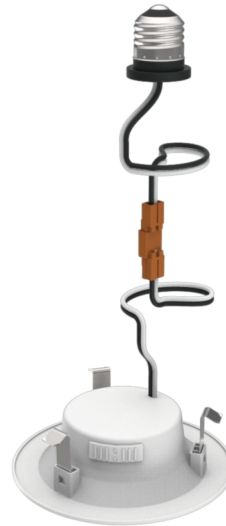

5CCT 4" Retrofit Recessed Downlight

SKU / Model No:
#1106 - LED7WRT4-5CCT
Wattage:

7W

Selectable Colour Temperature:

2700K / 3000K / 3500K / 4000K / 5000K

Light Output:

650 lm

Voltage:

120VAC

L70 Rated Life:

50,000 Hrs.

Base Type:

E26

Beam Angle:

120°

Dimmable:

Yes - TRIAC

Retrofit for Pot Light Housing Size:

4" Pot Light Retrofit

CRI:

≥ 80

Energy Efficiency:

92.9 lm/W

Height:

1.46 inches / 37 mm

Diameter:

5.04 inches / 128 mm

Certifications:

cETLus

Environmental Rating:

Damp Location, Type IC Rated

Operating Temperature: