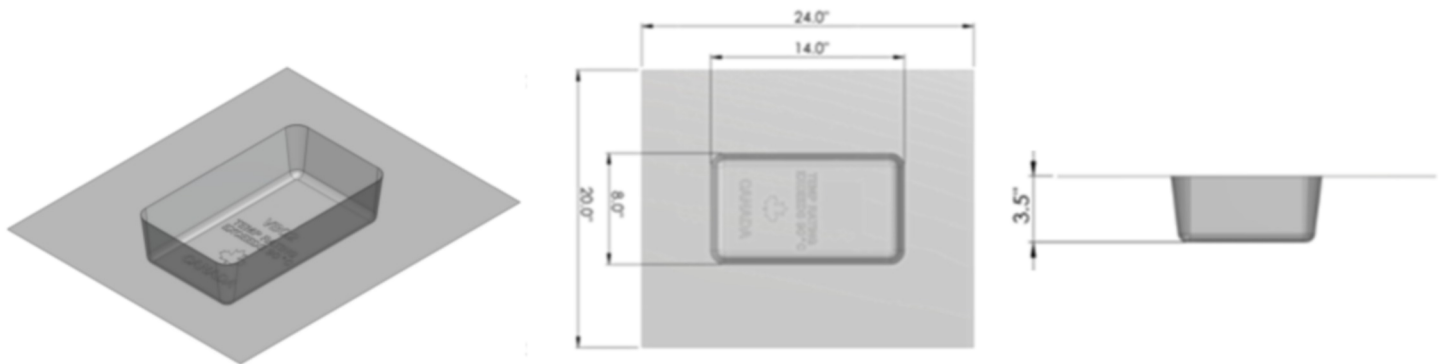

Vapour Barriers

SKU / Model No:	#1024 - G-59 Vapour Barrier
Flange Dimensions:	29" x 22- ³ / ₄ "
Recess Dimensions:	22- ¹ / ₄ " x 14" x 8- ³ / ₄ "
Rib-reinforced:	Yes
Use:	For all sizes pot lights

SKU / Model No:	#1025- VB02 Vapour Barrier
Flange Dimensions:	24" x 20"
Recess Dimensions:	20" x 8" x 3- ¹ / ₂ "
Rib-reinforced:	No
Use:	For Slim LED Lights