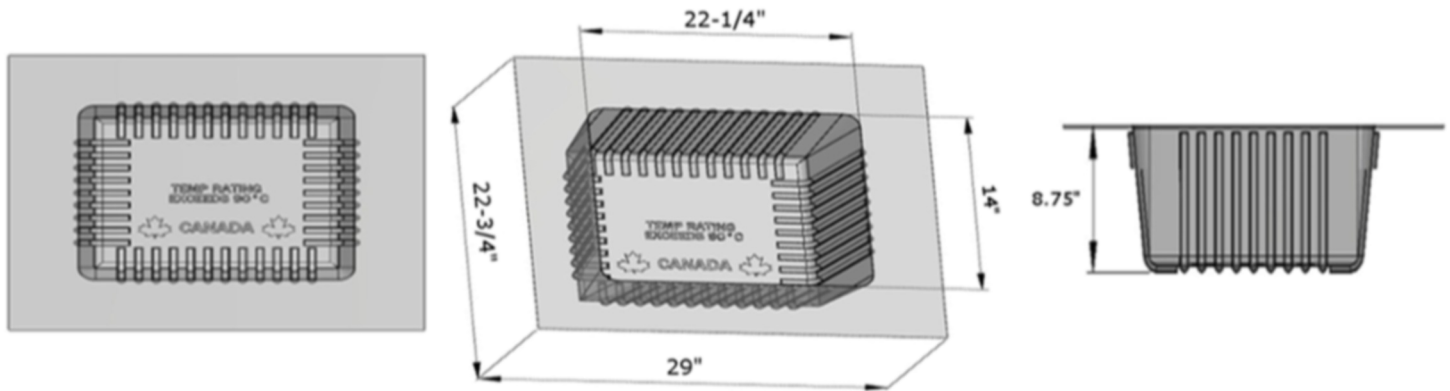

Vapour Barriers

SKU / Model No:	#1024 - G-59 Vapour Barrier
Flange Dimensions:	29" x 22- ³ / ₄ "
Recess Dimensions:	22- ¹ / ₄ " x 14" x 8- ³ / ₄ "
Rib-reinforced:	Yes
Use:	For all sizes pot lights

SKU / Model No:	#1025- VB02 Vapour Barrier
Flange Dimensions:	24" x 20"
Recess Dimensions:	20" x 8" x 3- ¹ / ₂ "
Rib-reinforced:	No
Use:	For Slim LED Lights