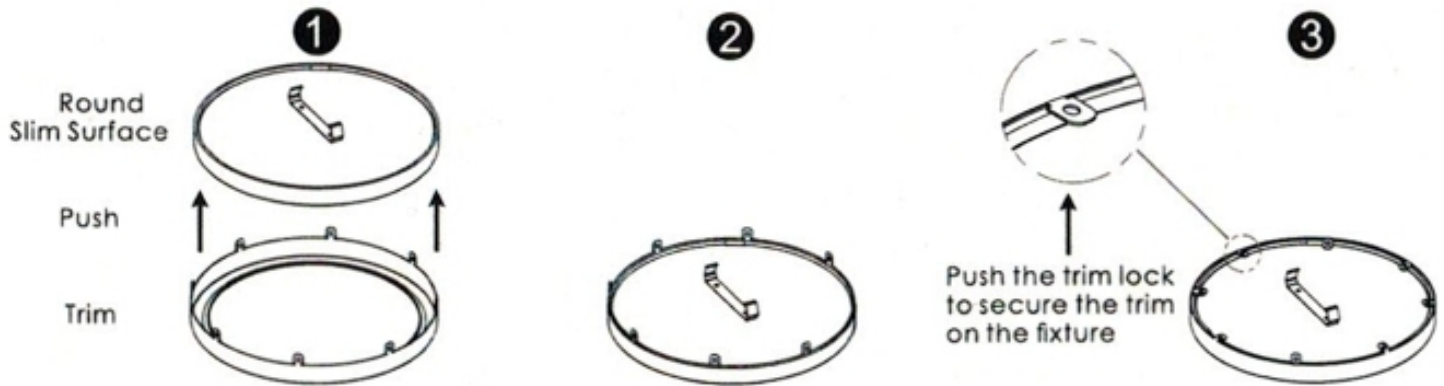

## LED DS-Series Black Trims

SKU / Model No:	#1021 - LED DS-5 Black Trim	#1022 - LED DS-7 Black Trim
Trim Colour:	Black	Black
Carton Quantity:	20	20