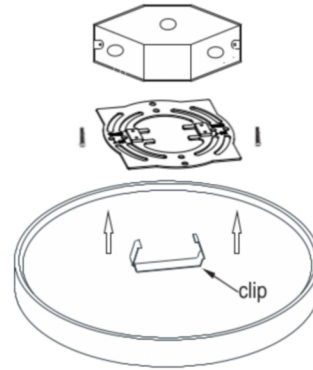

LED DS Series 12" Flush Mount Downlight

SKU / Model No:	#982 - LED DS-12-3CCT-D
Wattage:	23W
Trim Colour:	White
Colour Temperature:	3000K / 4000K / 5000K (Selectable by switch)
Voltage:	120VAC
Light Output:	1480 lm / 1700 lm / 1510 lm
Rated Life:	50,000 Hrs.
Base Type:	Hardwire - 4" Junction Box
Dimmable:	Yes - TRIAC / ELV
Certifications	cETLus
Housing Material:	Die Cast
CRI:	≥ 80
Energy Efficiency:	65.2 lm/W
Beam Angle:	110°
Operating Temperature:	-20°C to 45°C
Environmental Rating:	Wet Location
Diameter:	12-1/8" / 30.7 cm
Height:	31/32" / 2.45 cm
Carton Quantity:	6 per Carton
Warranty:	5 Years
Optional BLACK Trim:	# 1048 - LED DS-12 Black Trim