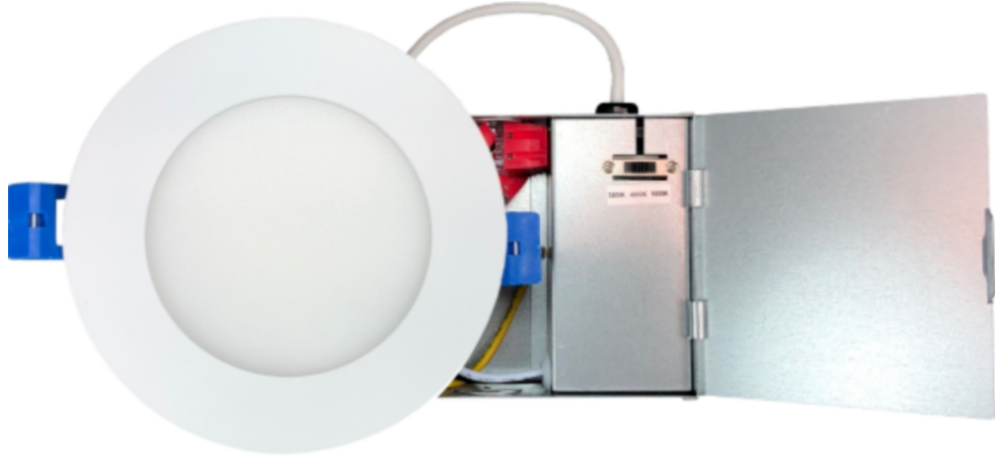

# 3CCT 4" Slim LED Panel Light

<b>Model No:</b>	<b>#1100 - LED DP4-3CCT</b>
<b>Wattage:</b>	9W
<b>Trim Colour:</b>	White
<b>Colour Temperature:</b>	3CCT - 3000K / 4000K / 5000K
<b>Voltage:</b>	120VAC
<b>Light Output:</b>	650 lm
<b>Rated Life:</b>	35,000 Hrs.
<b>Base Type:</b>	Hardwire
<b>Dimmable:</b>	Yes - Down to 10%
<b>Certification:</b>	cETLus
<b>CRI:</b>	> 80
<b>Beam Angle:</b>	110°
<b>Energy Efficiency:</b>	72 lm/W
<b>Environmental Rating:</b>	Wet Location, Type IC Rated, Airtight
<b>Operating Temperature:</b>	-20°C to 45°C
<b>Panel Light Dimensions:</b>	4-7/8" (124 mm) W x 15/16" (24 mm) H
<b>Driver Dimensions:</b>	4-5/8" L x 3-9/16" W x 1-2/8" H 92 mm L x 91 mm W x 33 mm H
<b>Hole Saw Cut-Out:</b>	4-¼ inches
<b>Carton Quantity:</b>	24 pieces per Carton
<b>Warranty:</b>	3 Years