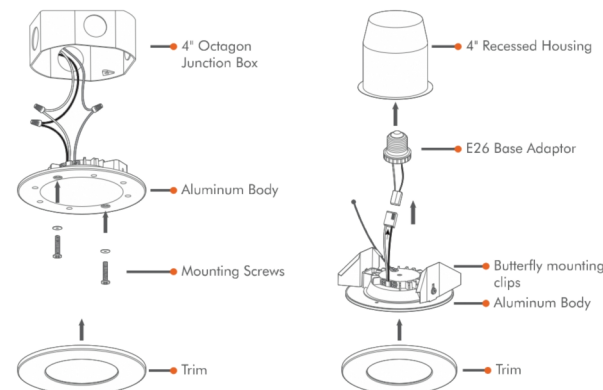

4" Slim LED Downlight

Model No:	#1081 - DPS-4-30K
Wattage:	9W
Colour Temperature:	3000K
Voltage:	120VAC
Light Output:	700 lm
Rated Life:	50,000 Hrs.
Base Type:	Hardwire (E26 Optional)
Dimmable:	Yes
Trim Colour Included:	White
Trim Mounting:	Magnetic - Interchangeable
Housing Material:	Aluminum
Certifications:	cETLus, Type IC Rated
CRI:	80
Energy Efficiency:	77.7 lm/W
Beam Angle:	110°
Dimensions (DxH):	4-7/8 x 1-1/8 inches 125 x 28 mm
Environmental Rating:	Wet Location
Mounting:	4" Octagon J-Box or 4" Recessed Housing with Optional Accessory
Operating Temperature:	-20°C to +40°C
Carton Quantity:	24 pieces per Carton
Warranty:	5 Years
Optional Accessories:	
#1082 - DPS-4-BK-TRIM	4" Black Trim
#1083 - DPS-4-BN-TRIM	4" Brushed Nickel Trim
#1084 - DPS-ACC	Accessory Kit for Recessed Housing Mounting Option

4" Octagon Junction Box

4" Recessed Housing