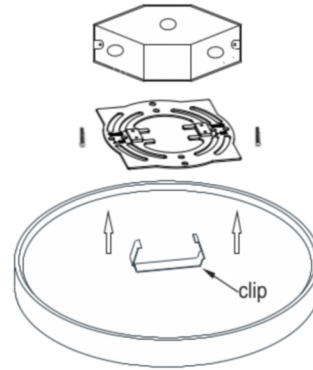

LED DS Series 7" Flush Mount Downlight

SKU / Model No:	#1054 - LED DS-7-3CCT
Wattage:	15W
Trim Colour:	White
Colour Temperature:	3000K / 4000K / 5000K (Selectable by switch)
Voltage:	120VAC
Light Output:	900 lm
Rated Life:	50,000 Hrs.
Base Type:	Hardwire - 4" Junction Box
Dimmable:	Yes - TRIAC / ELV
Certification:	cETLus
Environmental Rating:	Wet Location
CRI:	≥ 80
Energy Efficiency:	60 lm/W
Beam Angle:	110°
Operating Temperature:	-20°C to 45°C
Diameter:	7-7/8" / 202 mm
Height:	5/8" / 17 mm
Carton Quantity:	20 per Carton
Warranty:	5 Years
Optional BLACK Trim:	#1022 - LED DS-7 Black Trim