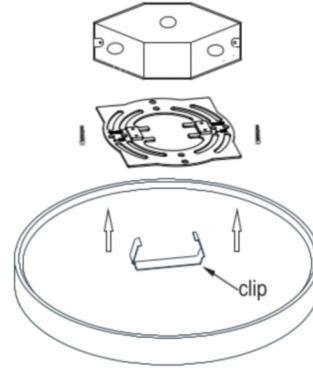

LED DS Series 5" Flush Mount Downlight

SKU / Model No:	#1053 - LED DS-5-3CCT
Wattage:	10W
Trim Colour:	White
Colour Temperature:	3000K / 4000K / 5000K (Selectable by switch)
Voltage:	120VAC
Light Output:	600 lm / 680 lm / 620 lm
Rated Life:	50,000 Hrs.
Base Type:	Hardwire - 4" Junction Box
Dimmable:	Yes - TRIAC / ELV
Certification:	cETLus
Environmental Rating:	Wet Location
CRI:	≥ 80
Energy Efficiency:	60 lm/W
Beam Angle:	110°
Operating Temperature:	-20°C to 45°C
Diameter:	5-5/16" / 135 mm
Height:	5/8" / 17 mm
Carton Quantity:	20 per Carton
Warranty:	5 Years
Optional BLACK Trim:	#1021 - LED DS-5 Black Trim