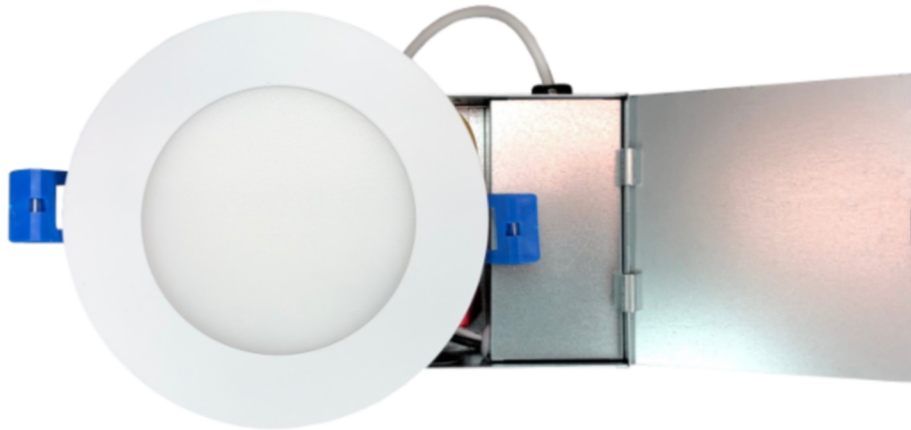

# 4" Slim LED Panel Light

<b>Model No:</b>	<b>#1007 LED DP4-3WH</b>
<b>Wattage:</b>	<b>9W</b>
<b>Trim Colour:</b>	<b>White</b>
<b>Colour Temperature:</b>	<b>3000K</b>
<b>Voltage:</b>	<b>120VAC</b>
<b>Light Output:</b>	<b>550 lm</b>
<b>Rated Life:</b>	<b>50,000 Hrs.</b>
<b>Base Type:</b>	<b>Hardwire</b>
<b>Dimmable:</b>	<b>Yes - Down to 10%</b>
<b>Certifications</b>	<b>cETLus, Air-Tight, IC Rated</b>
<b>CRI:</b>	<b>80</b>
<b>Beam Angle:</b>	<b>120°</b>
<b>Energy Efficiency:</b>	<b>61.1 lm/W</b>
<b>Environmental Rating:</b>	<b>Damp Location, IC Rated</b>
<b>Operating Temperature:</b>	<b>-20°C to 45°C</b>
<b>Panel Light Dimensions:</b>	<b>5" (126 mm) W x 15/16" (24 mm) H</b>
<b>Driver Dimensions:</b>	<b>4-7/32" L x 3-15/32" W x 1-9/32" H</b>
<b>Hole Saw Cut-Out:</b>	<b>4-¼ inches</b>
<b>Carton Quantity:</b>	<b>18 per Carton</b>
<b>Warranty:</b>	<b>5 Years</b>